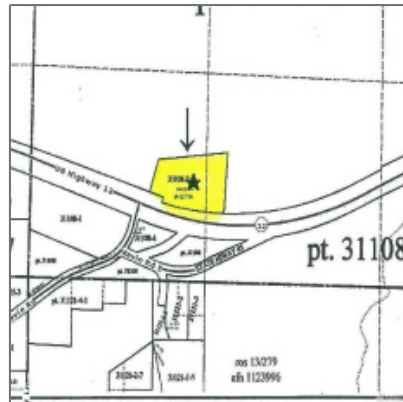

## Basic [Details](#)

Property Type: **Land**

Listing Type: **For Sale**

Listing ID: **NWM1839032**

Price: **\$39,900**

Bedrooms: **0**

Bathrooms: **0**

Half Bathrooms: **0**

Square Footage: **0 Sqft**

Year Built: **0**

Lot Area: **4.30 Sqft**

Structure Type: **Unspecified**

Status: **Active**

Total Bathrooms: **0**

Community: **Randle**

Property Sub Type: **Land**

## Address [Map](#)

Country:	<b>US</b>
State:	<b>WA</b>
County:	<b>Lewis</b>
City:	<b>White Pass</b>
Zipcode:	<b>98937</b>
Street:	<b>US Hwy 12</b>
Street Number:	<b>9482</b>
Floor Number:	<b>0</b>
Longitude:	<b>W123° 59' 37.6"</b>
Latitude:	<b>N46° 32' 11.3"</b>
Stories Total:	<b>0</b>
Directions:	<b>Exit 68, east on Hwy 12 to property sign</b>