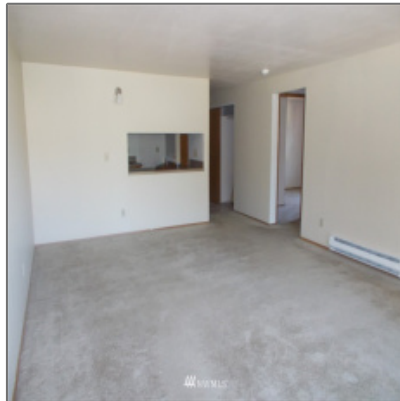

Residential Lease For Rent

800 Sqft - 1527 14th, Seattle, Washington 98144

Basic [Details](#)

Property Type: **Residential Lease**

Listing Type: **For Rent**

Listing ID: **NWM1884366**

Price: **\$1,595**

Bedrooms: **2**